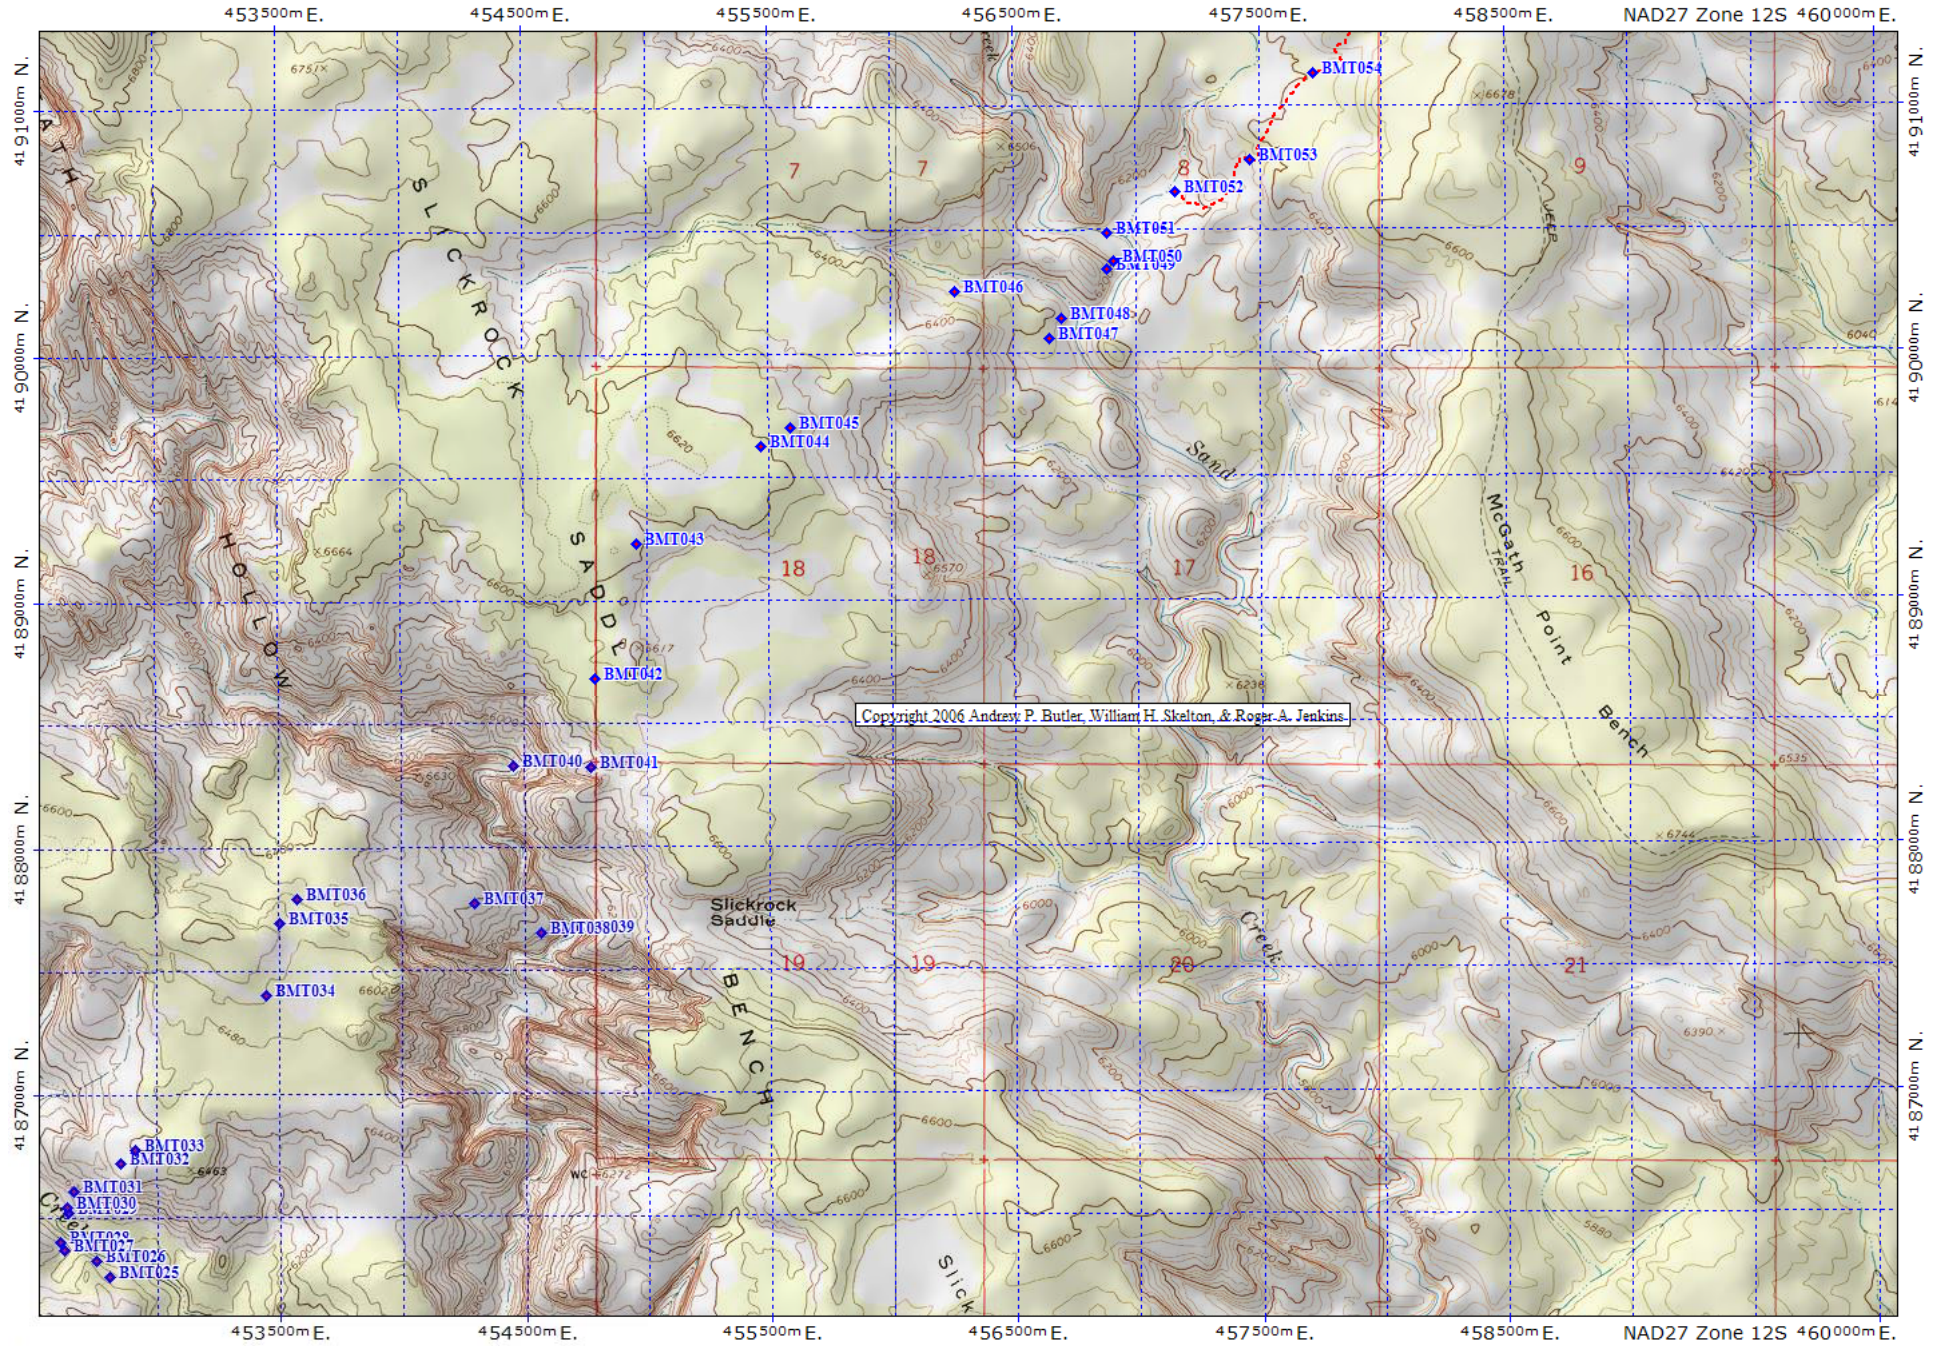

TOPO! map printed on 07/31/06 from "updated edited skelton butler jenkins edited field waypoints.tpo"

TN
MN
12½°

Map created with TOPO!® ©2003 National Geographic (www.nationalgeographic.com/topo)